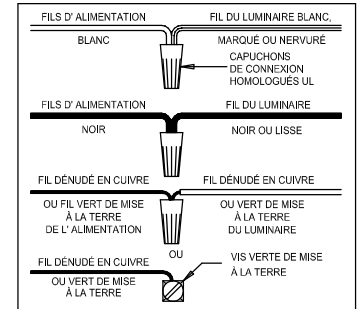

Instructions d'Assemblage et Installation

MISE EN GARDE: Lire les instructions avec soin et couper le courant au disjoncteur central avant de commencer l'installation.

*****

AVERTISSEMENT - S'il y a d'autres mécanismes régulateurs qui s'emploient avec ce dispositif, suivre soigneusement les instructions pour satisfaire aux exigences NEC. Si vous avez des questions, consulter un électricien qualifié.

AVERTISSEMENT - Ce produit contient des composants chimiques qui selon L'état de Californie provoquent un cancer, des infirmités de naissance et (ou) du mal au système reproductif. Il faut laver les mains soigneusement après avoir installé, manipulé, nettoyé, ou autrement touché ce produit.

MISE EN GARDE - Le verre est toujours fragile; maniez le(s) composant(s) et/ou l' (les) ampoule(s) avec prudence.

*****