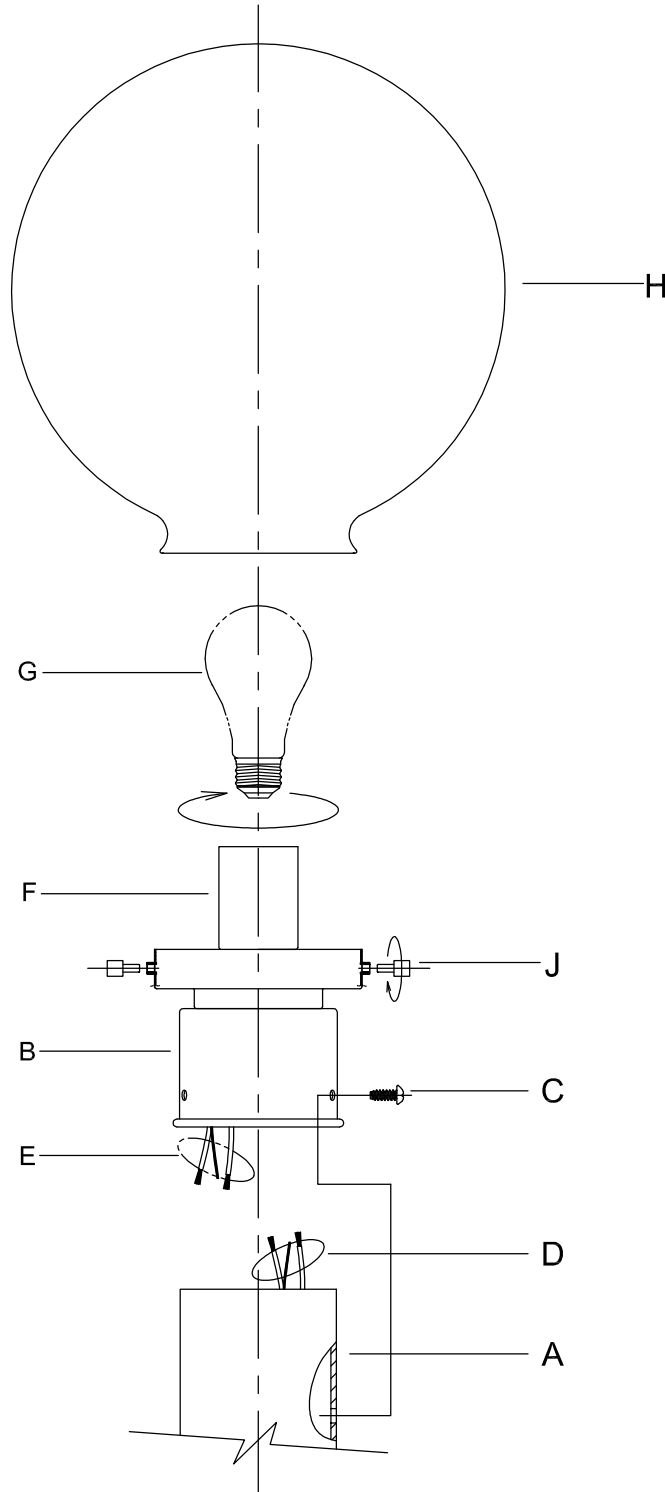

CAUTION: Read instructions carefully and turn electricity off at main circuit breaker panel before beginning installation.

540007

WARNING - If any Special Control Devices are used with this Fixture, Follow the Instructions Carefully to assure full compliance with N.E.C. requirements. If there are any questions, contact a Qualified Electrical Contractor.
WARNING - This product contains chemicals known to the State of California to cause cancer, birth defects and /or other reproductive harm. Thoroughly wash hands after installing, handling, cleaning, or otherwise touching this product.
CAUTION - All glass is fragile, use care when handling Glass component(s) and or Lamp(s).

ASSEMBLY STEPS:
MODE D'ASSEMBLAGE:
PASOS PARA ENSAMBLAR:

1. B → A
2. Ø (0.144)(3.6mm) → [Pencil]
3. A ← B
4. Ø (0.144)(3.6mm) → [Screw]
5. D → E
6. C, B → A
7. G → F
8. H → F

**A & G
 (NOT FURNISHED)
 (NON FOURNIE)
 (NO INCLUIDA)**